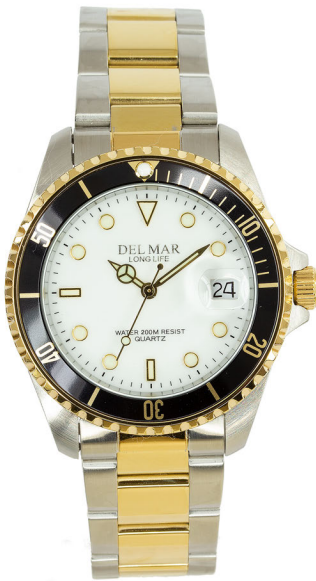

# PREMIER 500 DIVER WATCH

- Stainless Steel Case
- Screw-in Crown & Case Back
- Sapphire Crystal
- Long Life Quartz Movement
- Water Resistant 500 meters

**50417**  
42.5 mm  
**\$250**

500 Meters

Water resist

50236  
48.5 mm  
\$350

50235  
48.5 mm  
\$350

50254  
48.5 mm  
\$350

- Long Life Quartz Mov't
- Luminous Face read easily in any light
- Stainless Steel Case
- Unidirectional timing bezel
- Screw-down Crown & Case Back
- S/S bracelet with safety lock on the buckle or Fully adjustable Rubber Strap
- Mineral Crystal
- Water Resistant 200 meters

50382  
46 mm  
\$160

50502  
43 mm  
\$160

50503  
31 mm  
\$160

- Long Life Quartz Movement
- Stainless Steel Case
- Unidirectional timing bezel
- Screw-down Crown & Case Back
- S/S bracelet with safety lock on the buckle
- Mineral Crystal
- Water Resistant 200 meters

**50374**  
43 mm  
**\$190**

**50375**  
43 mm  
**\$190**

**50405**  
43 mm  
**\$190**

**50494**  
43 mm  
**\$190**

**50392**  
43 mm  
**\$210**

**50143**  
43 mm  
**\$210**

**50399**  
43 mm  
**\$210**