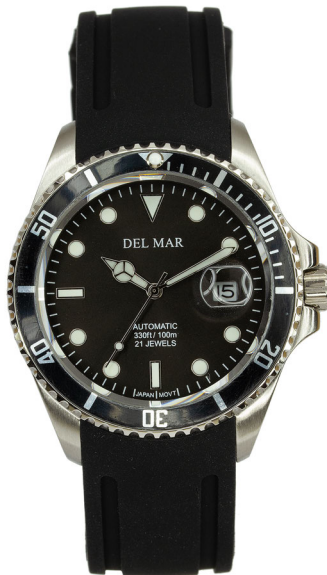

# PREMIER 500 DIVER WATCH

- Stainless Steel Case
- Screw-in Crown & Case Back
- Sapphire Crystal
- Long Life Quartz Movement
- Water Resistant 500 meters

**50417**  
42.5 mm  
**\$250**

500 Meters

Water resist

**50389**  
46 mm  
\$275

**50390**  
46 mm  
\$250

**50391**  
46 mm  
\$250

**50410**  
46 mm  
\$250

**50411**  
46 mm  
\$225

- Miyota Mechanic Automatic Movement
- Stainless Steel Case
- Screw-in Crown & Case Back
- Sapphire Crystal
- Water Resistant 100 meters

50236  
48.5 mm  
\$350

50235  
48.5 mm  
\$350

50254  
48.5 mm  
\$350

- Long Life Quartz Mov't
- Luminous Face read easily in any light
- Stainless Steel Case
- Unidirectional timing bezel
- Screw-down Crown & Case Back
- S/S bracelet with safety lock on the buckle or Fully adjustable Rubber Strap
- Mineral Crystal
- Water Resistant 200 meters

50378  
46 mm  
\$160

50379  
46 mm  
\$160

50380  
46 mm  
\$160

50381  
46 mm  
\$160

50270  
43 mm  
\$160

50504  
43 mm  
\$160

50505  
31 mm  
\$160

- Long Life Quartz Movement
- Stainless Steel Case
- Unidirectional timing bezel
- Screw-down Crown & Case Back
- Fully adjustable Rubber Strap
- Mineral Crystal
- Water Resistant 200 meters