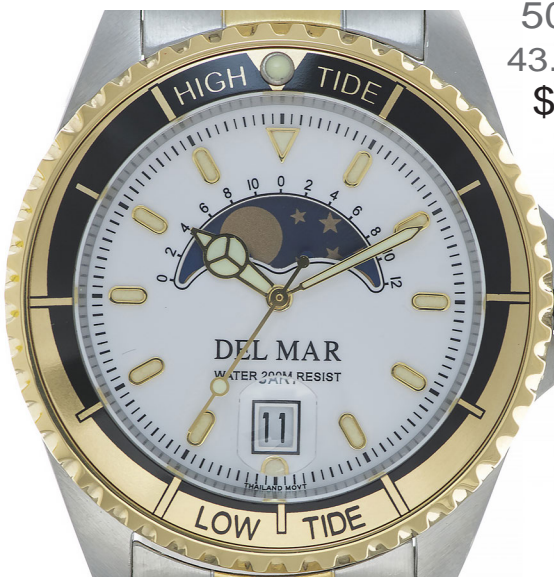

# Boating Tide Watch COLLECTION

- Moon Phase Quartz Movement
- Stainless Steel Case with Tide Bezel
- Screw-down Crown & Case Back
- Mineral Crystal
- Water Resistant 200 meters

50401  
43.5 mm  
\$210

50400  
43.5 mm  
\$190

50207  
43.5 mm  
\$210

Digital Tide Watch  
50308  
42 mm  
\$50

50205  
43.5 mm  
\$190

## NAUTICAL FLAG COLLECTION

50376  
46 mm  
\$190

50258  
43 mm  
\$210

- Long Life Quartz Mov't
- Stainless Steel Case
- Unidirectional timing bezel
- Screw-down Crown & Case Back
- S/S bracelet with safety lock on the buckle
- Mineral Crystal
- Water Resistant 200 meters