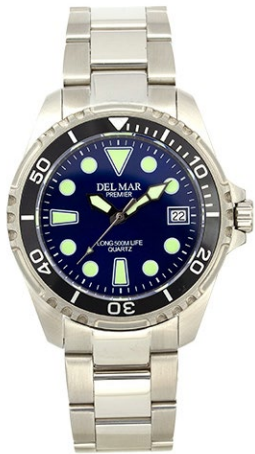

# PREMIER 500 DIVER WATCH

- Stainless Steel Case
- Screw-in Crown & Case Back
- Sapphire Crystal
- Long Life Quartz Movement
- Water Resistant 500 meters

**50417**  
42.5 mm  
**\$250**

500 Meters

Water resist

Screw crown

Quartz

# Premier 500M Long Life COLLECTION

50417  
Ø:42.5mm  
\$250.00

50418  
Ø:42.5mm  
\$250.00

50419  
Ø:42.5mm  
\$250.00

50420  
Ø:42.5mm  
\$250.00

50421  
Ø:42.5mm  
\$300.00

50422  
Ø:42.5mm  
\$300.00

50423  
Ø:42.5mm  
\$300.00

50236  
48.5 mm  
\$350

50235  
48.5 mm  
\$350

50254  
48.5 mm  
\$350

- Long Life Quartz Mov't
- Luminous Face read easily in any light
- Stainless Steel Case
- Unidirectional timing bezel
- Screw-down Crown & Case Back
- S/S bracelet with safety lock on the buckle or Fully adjustable Rubber Strap
- Mineral Crystal
- Water Resistant 200 meters