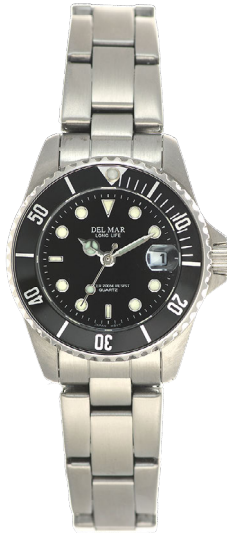

# PREMIER 500 DIVER WATCH

- Stainless Steel Case
- Screw-in Crown & Case Back
- Sapphire Crystal
- Long Life Quartz Movement
- Water Resistant 500 meters

**50417**  
42.5 mm  
**\$250**

500 Meters

Water resist

50236  
48.5 mm  
\$350

50235  
48.5 mm  
\$350

50254  
48.5 mm  
\$350

- Long Life Quartz Mov't
- Luminous Face read easily in any light
- Stainless Steel Case
- Unidirectional timing bezel
- Screw-down Crown & Case Back
- S/S bracelet with safety lock on the buckle or Fully adjustable Rubber Strap
- Mineral Crystal
- Water Resistant 200 meters

**50481**  
43 mm  
**\$210**

**50482**  
31 mm  
**\$210**

50495  
31 mm  
\$190

50115  
43 mm  
\$190

50116  
31 mm  
\$190

50127  
43 mm  
\$190

50125  
43 mm  
\$190

50117  
43 mm  
\$210