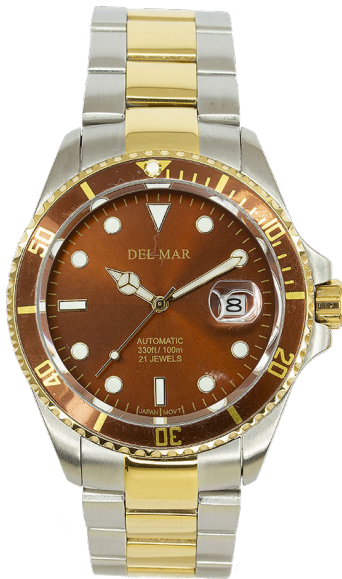

# PREMIER 500 DIVER WATCH

- Stainless Steel Case
- Screw-in Crown & Case Back
- Sapphire Crystal
- Long Life Quartz Movement
- Water Resistant 500 meters

**50417**  
42.5 mm  
**\$250**

500 Meters

Water resist

Screw crown

Quartz

**50389**  
46 mm  
\$275

**50390**  
46 mm  
\$250

**50391**  
46 mm  
\$250

**50410**  
46 mm  
\$250

**50411**  
46 mm  
\$225

- Miyota Mechanic Automatic Movement
- Stainless Steel Case
- Screw-in Crown & Case Back
- Sapphire Crystal
- Water Resistant 100 meters

50236  
48.5 mm  
\$350

50235  
48.5 mm  
\$350

50254  
48.5 mm  
\$350

- Long Life Quartz Mov't
- Luminous Face read easily in any light
- Stainless Steel Case
- Unidirectional timing bezel
- Screw-down Crown & Case Back
- S/S bracelet with safety lock on the buckle or Fully adjustable Rubber Strap
- Mineral Crystal
- Water Resistant 200 meters