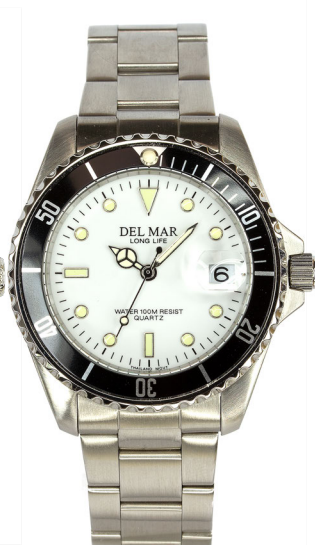

50405
43 mm
$190