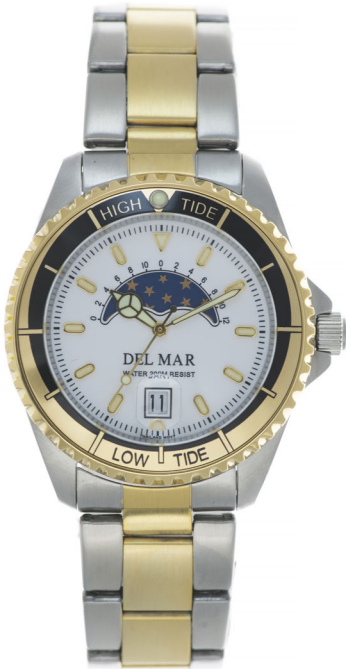

# PREMIER 500 DIVER WATCH

- Stainless Steel Case
- Screw-in Crown & Case Back
- Sapphire Crystal
- Long Life Quartz Movement
- Water Resistant 500 meters

**50417**  
42.5 mm  
**\$250**

500 Meters

Water resist

50118  
31 mm  
\$210

50119  
43 mm  
\$210

50120  
31 mm  
\$210

# Boating Tide Watch COLLECTION

- Moon Phase Quartz Movement
- Stainless Steel Case with Tide Bezel
- Screw-down Crown & Case Back
- Mineral Crystal
- Water Resistant 200 meters

50401  
43.5 mm  
\$210

50400  
43.5 mm  
\$190

50207  
43.5 mm  
\$210

Digital Tide Watch  
50308  
42 mm  
\$50

50205  
43.5 mm  
\$190