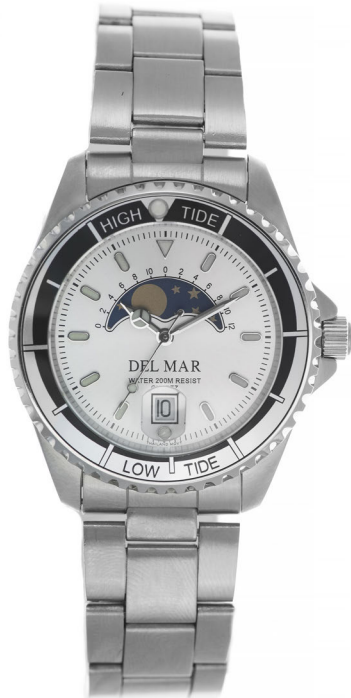

# PREMIER 500 DIVER WATCH

- Stainless Steel Case
- Screw-in Crown & Case Back
- Sapphire Crystal
- Long Life Quartz Movement
- Water Resistant 500 meters

**50417**  
42.5 mm  
**\$250**

500 Meters

Water resist

# Boating Tide Watch COLLECTION

- Moon Phase Quartz Movement
- Stainless Steel Case with Tide Bezel
- Screw-down Crown & Case Back
- Mineral Crystal
- Water Resistant 200 meters

50401  
43.5 mm  
\$210

50400  
43.5 mm  
\$190

50207  
43.5 mm  
\$210

Digital Tide Watch  
50308  
42 mm  
\$50

50205  
43.5 mm  
\$190

## NAUTICAL FLAG COLLECTION

50376  
46 mm  
\$190

50258  
43 mm  
\$210

- Long Life Quartz Mov't
- Stainless Steel Case
- Unidirectional timing bezel
- Screw-down Crown & Case Back
- S/S bracelet with safety lock on the buckle
- Mineral Crystal
- Water Resistant 200 meters