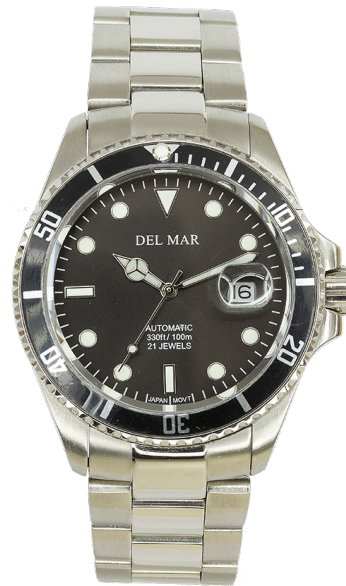

# PREMIER 500 DIVER WATCH

- Stainless Steel Case
- Screw-in Crown & Case Back
- Sapphire Crystal
- Long Life Quartz Movement
- Water Resistant 500 meters

**50417**  
42.5 mm  
**\$250**

500 Meters

Water resist

Screw crown

Quartz

**50389**  
46 mm  
\$275

**50390**  
46 mm  
\$250

**50391**  
46 mm  
\$250

**50410**  
46 mm  
\$250

**50411**  
46 mm  
\$225

- Miyota Mechanic Automatic Movement
- Stainless Steel Case
- Screw-in Crown & Case Back
- Sapphire Crystal
- Water Resistant 100 meters

50236  
48.5 mm  
\$350

50235  
48.5 mm  
\$350

50254  
48.5 mm  
\$350

- Long Life Quartz Mov't
- Luminous Face read easily in any light
- Stainless Steel Case
- Unidirectional timing bezel
- Screw-down Crown & Case Back
- S/S bracelet with safety lock on the buckle or Fully adjustable Rubber Strap
- Mineral Crystal
- Water Resistant 200 meters