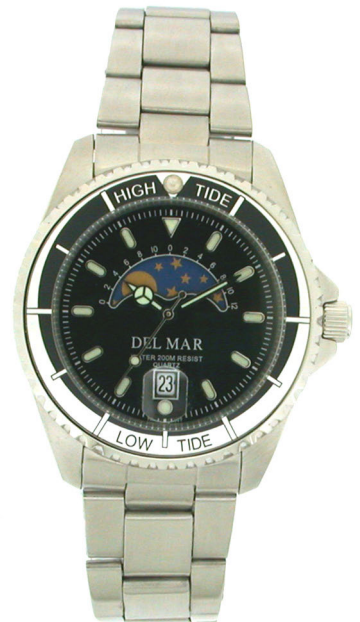

# PREMIER 500 DIVER WATCH

- Stainless Steel Case
- Screw-in Crown & Case Back
- Sapphire Crystal
- Long Life Quartz Movement
- Water Resistant 500 meters

**50417**  
42.5 mm  
**\$250**

500 Meters

Water resist

# Boating Tide Watch COLLECTION

- Moon Phase Quartz Movement
- Stainless Steel Case with Tide Bezel
- Screw-down Crown & Case Back
- Mineral Crystal
- Water Resistant 200 meters

50401  
43.5 mm  
\$210

50400  
43.5 mm  
\$190

50207  
43.5 mm  
\$210

Digital Tide Watch  
50308  
42 mm  
\$50

50205  
43.5 mm  
\$190

## NAUTICAL FLAG COLLECTION

50376  
46 mm  
\$190

50258  
43 mm  
\$210

- Long Life Quartz Mov't
- Stainless Steel Case
- Unidirectional timing bezel
- Screw-down Crown & Case Back
- S/S bracelet with safety lock on the buckle
- Mineral Crystal
- Water Resistant 200 meters