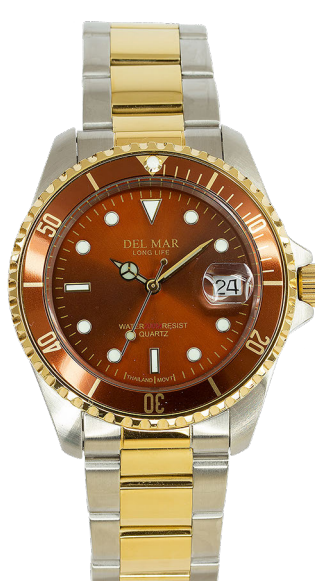

# PREMIER 500 DIVER WATCH

- Stainless Steel Case
- Screw-in Crown & Case Back
- Sapphire Crystal
- Long Life Quartz Movement
- Water Resistant 500 meters

**50417**  
42.5 mm  
**\$250**

500 Meters

Water resist

50236  
48.5 mm  
\$350

50235  
48.5 mm  
\$350

50254  
48.5 mm  
\$350

- Long Life Quartz Mov't
- Luminous Face read easily in any light
- Stainless Steel Case
- Unidirectional timing bezel
- Screw-down Crown & Case Back
- S/S bracelet with safety lock on the buckle or Fully adjustable Rubber Strap
- Mineral Crystal
- Water Resistant 200 meters

50382  
46 mm  
\$160

50502  
43 mm  
\$160

50503  
31 mm  
\$160

- Long Life Quartz Movement
- Stainless Steel Case
- Unidirectional timing bezel
- Screw-down Crown & Case Back
- S/S bracelet with safety lock on the buckle
- Mineral Crystal
- Water Resistant 200 meters

**50374**  
43 mm  
**\$190**

**50375**  
43 mm  
**\$190**

**50405**  
43 mm  
**\$190**

**50494**  
43 mm  
**\$190**

**50392**  
43 mm  
**\$210**

**50143**  
43 mm  
**\$210**

**50399**  
43 mm  
**\$210**