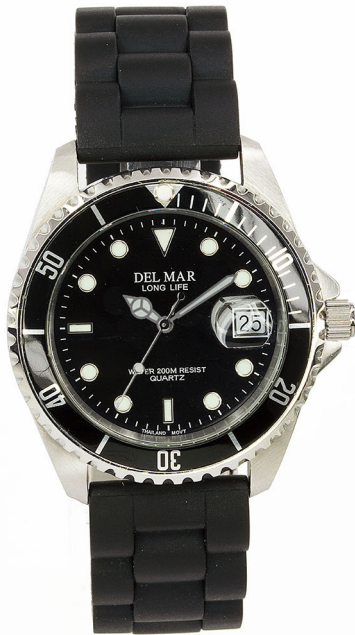

# PREMIER 500 DIVER WATCH

- Stainless Steel Case
- Screw-in Crown & Case Back
- Sapphire Crystal
- Long Life Quartz Movement
- Water Resistant 500 meters

**50417**  
42.5 mm  
**\$250**

500 Meters

Water resist

50236  
48.5 mm  
\$350

50235  
48.5 mm  
\$350

50254  
48.5 mm  
\$350

- Long Life Quartz Mov't
- Luminous Face read easily in any light
- Stainless Steel Case
- Unidirectional timing bezel
- Screw-down Crown & Case Back
- S/S bracelet with safety lock on the buckle or Fully adjustable Rubber Strap
- Mineral Crystal
- Water Resistant 200 meters

50378  
46 mm  
\$160

50379  
46 mm  
\$160

50380  
46 mm  
\$160

50381  
46 mm  
\$160

50270  
43 mm  
\$160

50504  
43 mm  
\$160

50505  
31 mm  
\$160

- Long Life Quartz Movement
- Stainless Steel Case
- Unidirectional timing bezel
- Screw-down Crown & Case Back
- Fully adjustable Rubber Strap
- Mineral Crystal
- Water Resistant 200 meters

50382  
46 mm  
\$160

50502  
43 mm  
\$160

50503  
31 mm  
\$160

- Long Life Quartz Movement
- Stainless Steel Case
- Unidirectional timing bezel
- Screw-down Crown & Case Back
- S/S bracelet with safety lock on the buckle
- Mineral Crystal
- Water Resistant 200 meters