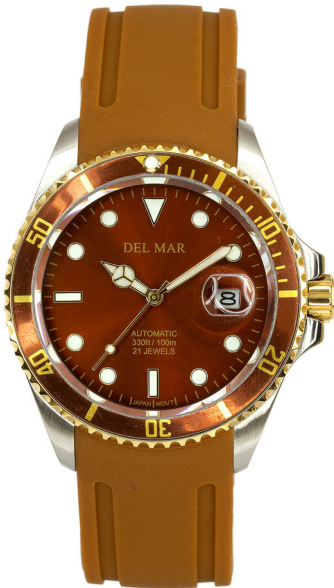

# PREMIER 500 DIVER WATCH

- Stainless Steel Case
- Screw-in Crown & Case Back
- Sapphire Crystal
- Long Life Quartz Movement
- Water Resistant 500 meters

**50417**  
42.5 mm  
**\$250**

500 Meters

Water resist

50424  
Ø:42.5mm  
\$300.00

50425  
Ø:42.5mm  
\$250.00

50426  
Ø:42.5mm  
\$250.00

50456  
Ø:42.5mm  
\$250.00

50457  
Ø:42.5mm  
\$250.00

50458  
Ø:42.5mm  
\$250.00

50459  
Ø:42.5mm  
\$250.00

**50388**  
46 mm  
\$275

**50389**  
46 mm  
\$275

**50390**  
46 mm  
\$250

**50391**  
46 mm  
\$250

**50410**  
46 mm  
\$250

**50411**  
46 mm  
\$225

- Miyota Mechanic Automatic Movement
- Stainless Steel Case
- Screw-in Crown & Case Back
- Sapphire Crystal
- Water Resistant 100 meters

50236  
48.5 mm  
\$350

50235  
48.5 mm  
\$350

50254  
48.5 mm  
\$350

- Long Life Quartz Mov't
- Luminous Face read easily in any light
- Stainless Steel Case
- Unidirectional timing bezel
- Screw-down Crown & Case Back
- S/S bracelet with safety lock on the buckle or Fully adjustable Rubber Strap
- Mineral Crystal
- Water Resistant 200 meters