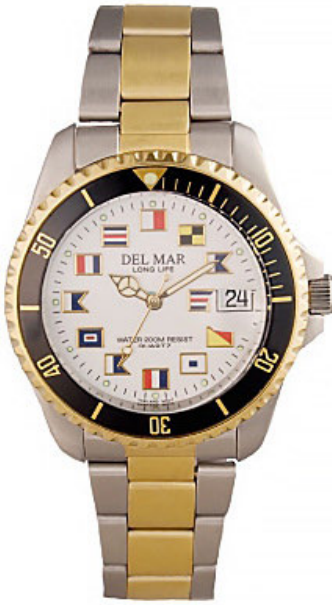

50121
43 mm
$210