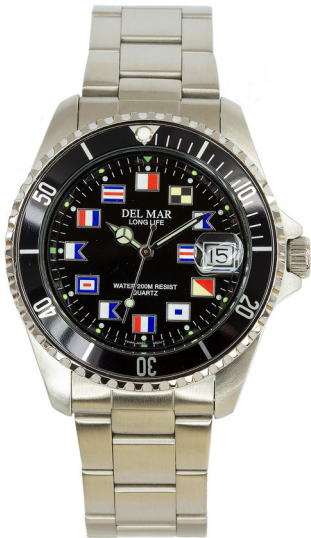

50377
43 mm
$190